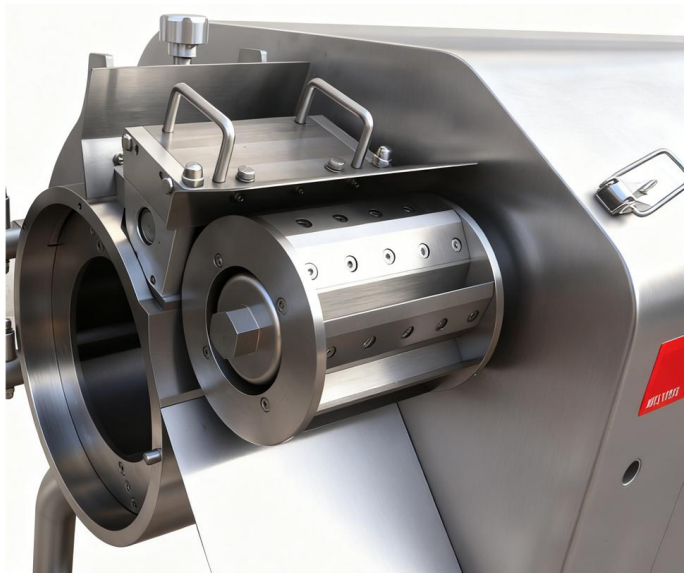

## FROZEN MEAT DICING MACHINE

# MQD1000

**Feeding Hopper**

# MQD1000

**Centrifugal drum**