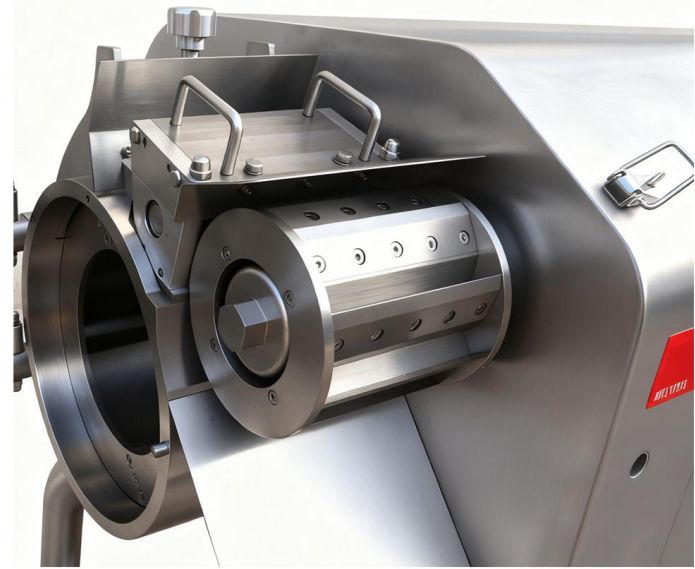

MQD1000

Combined cutting function